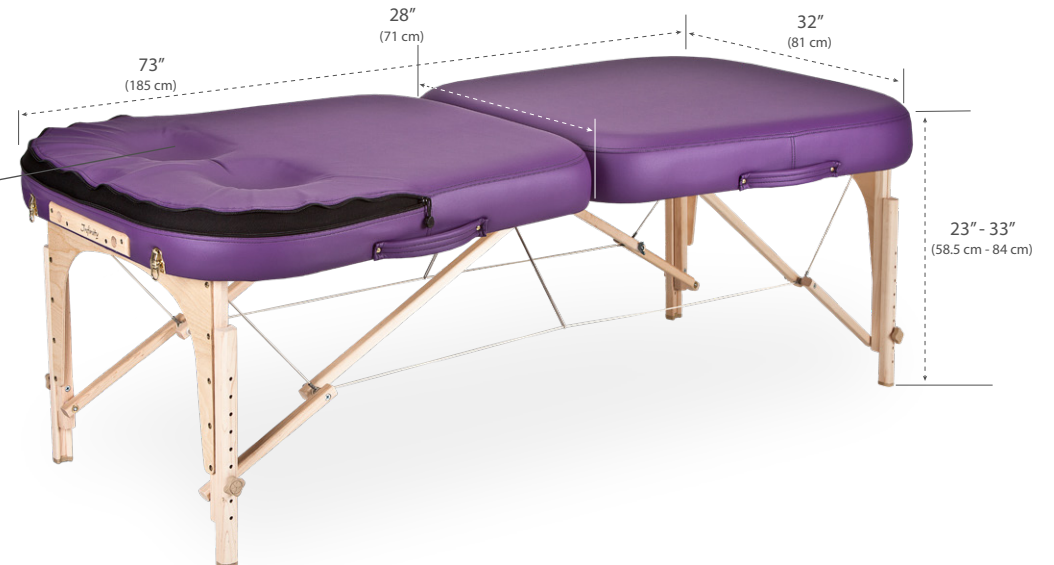

The Infinity gives ultimate client access without sacrificing comfort or durability. The revolutionary Infinity hoop construction utilizes a shaped 10-layer laminated frame, creating sweeping rounded corners to soften both the table's look and the impact on the therapist. The Infinity Conforma™ was designed to meet the natural contours of the body, and provide extra breast support and spinal alignment to clients who require it. Zipper-released flex panels enable the Conforma™ technology; simply unzip table top upholstery to release tension and provide additional comfort; close zipper for traditional cushioning feel.

Features

- Zipper-released flex panels enable Conforma™ breast technology
- Proprietary memory foam alcoves provide unsurpassed breast comfort and improves spinal alignment
- Infinity™ hourglass design offers superior therapist access
- Vacuum formed 10-layer laminate beams provide a super-strong Jointless™ shape
- Full Reiki endplates for versatility
- Hand-upholstered in the U.S.A with luxurious 3" Pro-Plush™ Deluxe cushioning, with durable and comfortable Comfort-Flex™ upholstery
- Stitched Fit™ upholstery for a greater working surface

Options (call to order)

- Double knobs for strength
- Extended leg length

Specifications

- Width (at widest point): 32" (81 cm)
- Width (at narrowest point): 28" (71 cm)
- Length: 73" (185 cm)
- Height Range: 23" - 33" (58.5 cm - 84 cm)
- Opt Height Range: 26"-36" (66 cm - 91 cm)
- Weight: 32 - 33 lbs (14.5 kg - 15 kg)
- Static Weight: 3200 lbs (1452 kg)
- Max. Working Weight: 800 lbs (363 kg)
- Lifetime Limited Warranty

Flex-Rest™ Self-Adjusting Facecradle & Strata™ FacePillow

Infinity Conforma™ with Breast Recess Insets

Upholstery Color Options

Value Package
Includes Flex-Rest™
Self-Adjusting Facecradle
with Strata™ FacePillow, and
a single pocket carry case