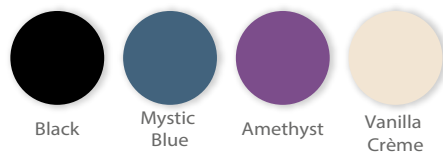

Flex-Rest™ Self-Adjusting Facecradle & Strata™ FacePillow

Infinity Conforma™ with Breast Recess Insets

Upholstery Color Options

Value Package
Includes Flex-Rest™
Self-Adjusting Facecradle
with Strata™ FacePillow, and
a single pocket carry case