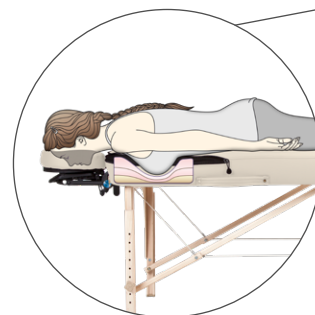

The Infinity gives ultimate client access without sacrificing comfort or durability. The revolutionary Infinity hoop construction utilizes a shaped 10-layer laminated frame, creating sweeping rounded corners to soften both the table's look and the impact on the therapist. The Infinity Conforma™ was designed to meet the natural contours of the body, and provide extra breast support and spinal alignment to clients who require it. Zipper-released flex panels enable the Conforma™ technology; simply unzip table top upholstery to release tension and provide additional comfort; close zipper for traditional cushioning feel.

Features

- Zipper-released flex panels enable Conforma™ breast technology
- Proprietary memory foam alcoves provide unsurpassed breast comfort and improves spinal alignment
- Infinity™ hourglass design offers superior therapist access
- Vacuum formed 10-layer laminate beams provide a super-strong Jointless™ shape
- Full Reiki endplates for versatility
- Hand-upholstered in the U.S.A with luxurious 3" Pro-Plush™ Deluxe cushioning, with durable and comfortable Comfort-Flex™ upholstery
- Stitched Fit™ upholstery for a greater working surface

Options (call to order)

- Double knobs for strength
- Extended leg length

Specifications

- Width (at widest point): 32" (81 cm)
- Width (at narrowest point): 28" (71 cm)
- Length: 73" (185 cm)
- Height Range: 23" - 33" (58.5 cm - 84 cm)
- Opt Height Range: 26"-36" (66 cm - 91 cm)
- Weight: 32 - 33 lbs (14.5 kg - 15 kg)
- Static Weight: 3200 lbs (1452 kg)
- Max. Working Weight: 800 lbs (363 kg)
- Lifetime Limited Warranty

Flex-Rest™ Self-Adjusting Facecradle & Strata™ FacePillow

Infinity Conforma™ with Breast Recess Insets

Upholstery Color Options

Value Package
Includes Flex-Rest™
Self-Adjusting Facecradle
with Strata™ FacePillow, and
a single pocket carry case