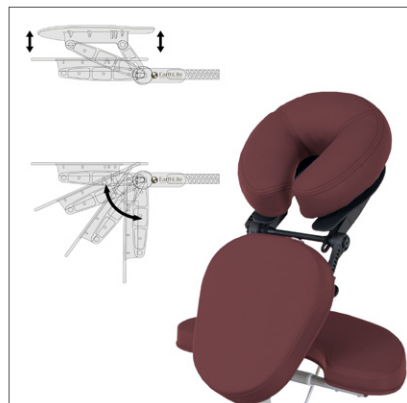

Complete Package

Includes chair, carry case, sternum pad and strap.

20.5"-24"
(3 height adjustments)

Features

- Aircraft oval tube shape increases strength
- Pro-Lite™ cushioning system two-layer support system
- Nature's Touch Upholstery in 4 colors: Purple, Agate, Burgundy, Black
- Complete Package includes: chair, carry case, sternum pad and strap

Specifications

- Weight: 15 lbs
- Max. Working Weight: 300 lbs
- Limited Lifetime Warranty
- CE

Nature's Touch Upholstery

Deluxe Adjustable Platform

Easy to Use

Quick setup with simple adjustments to accommodate all client sizes.

Multiple Face, Arm & Seat Adjustments

Perfect for optimal client positioning and therapist comfort

Portable and Easy to Use

Folds compactly, totes and stores easily.